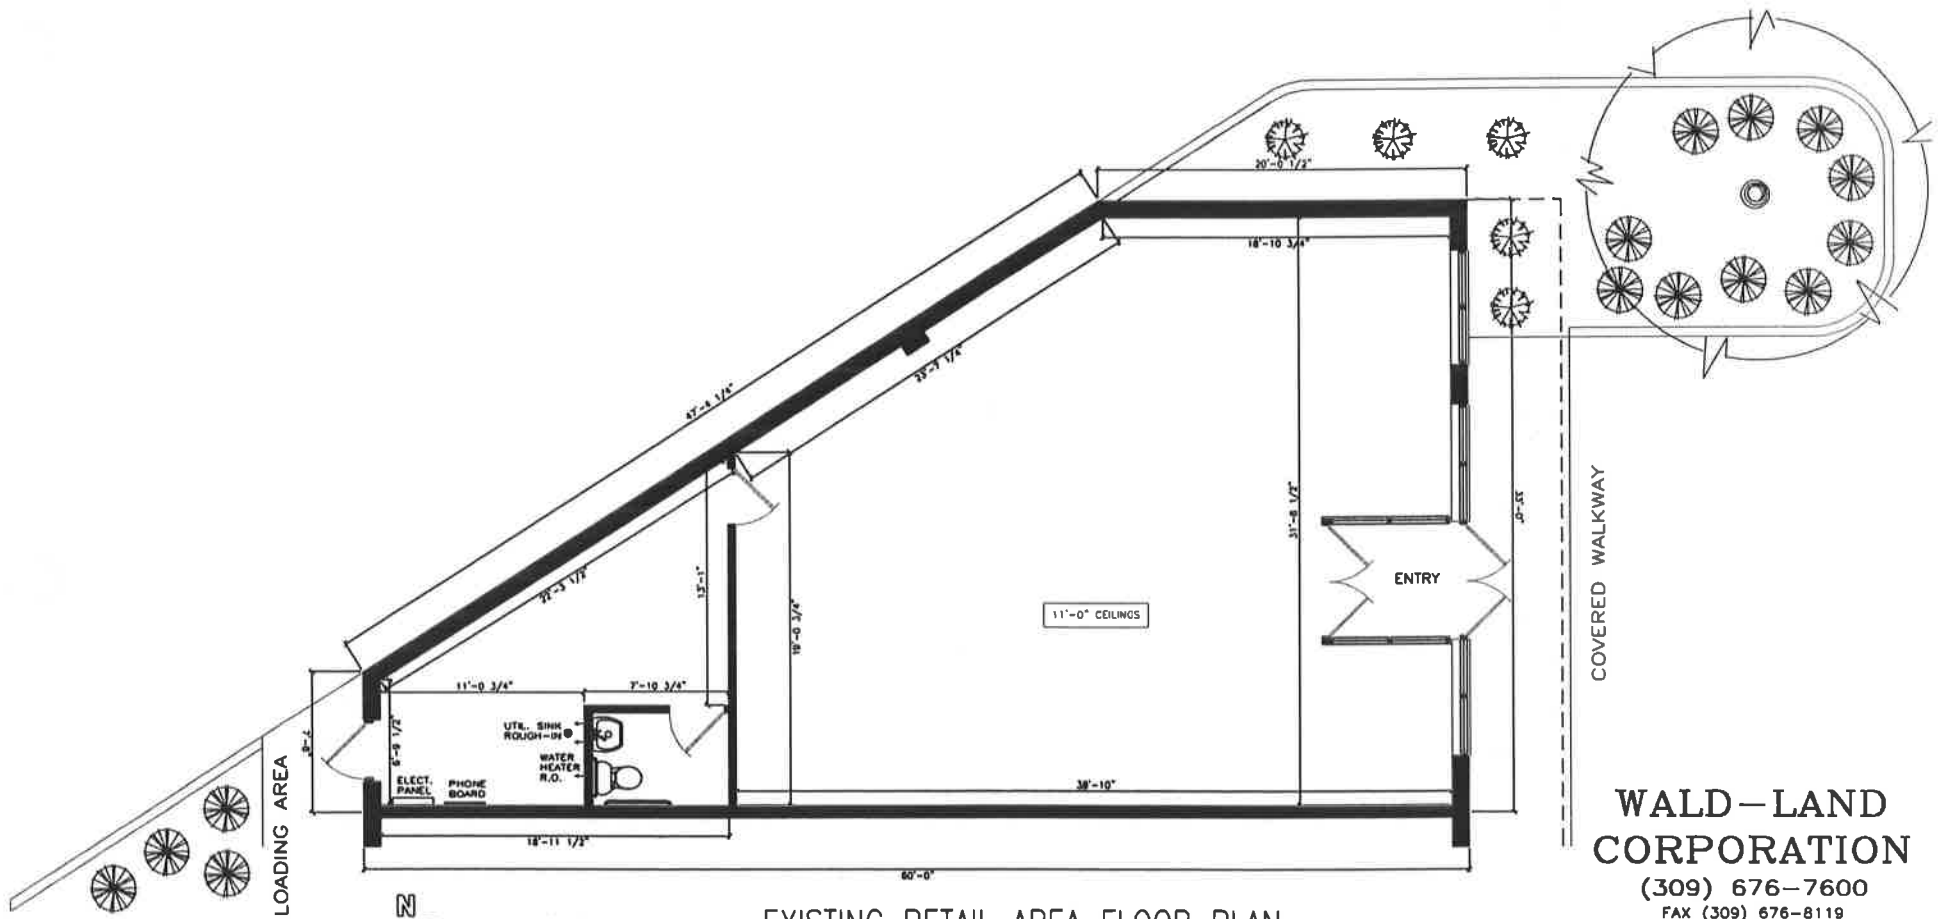

Glenview Dr

Imagery Date: 10/5/2010 1995

40°33'33.77" N 89°37'06.35" W elev 556 ft

Eye alt 3836 ft

© 2012 Google

Google earth

COURT STREET

TENANT

SIZE

- | TENANT | SIZE |
|------------------|-----------|
| 1. Commerce Bank | 2520 S.F. |
| 2. | 1980 S.F. |
| 3. | 1474 S.F. |

WALGREENS

EXISTING RETAIL AREA FLOOR PLAN

1,474 SF
 2004 SUNSET COURT PEKIN, ILLINOIS