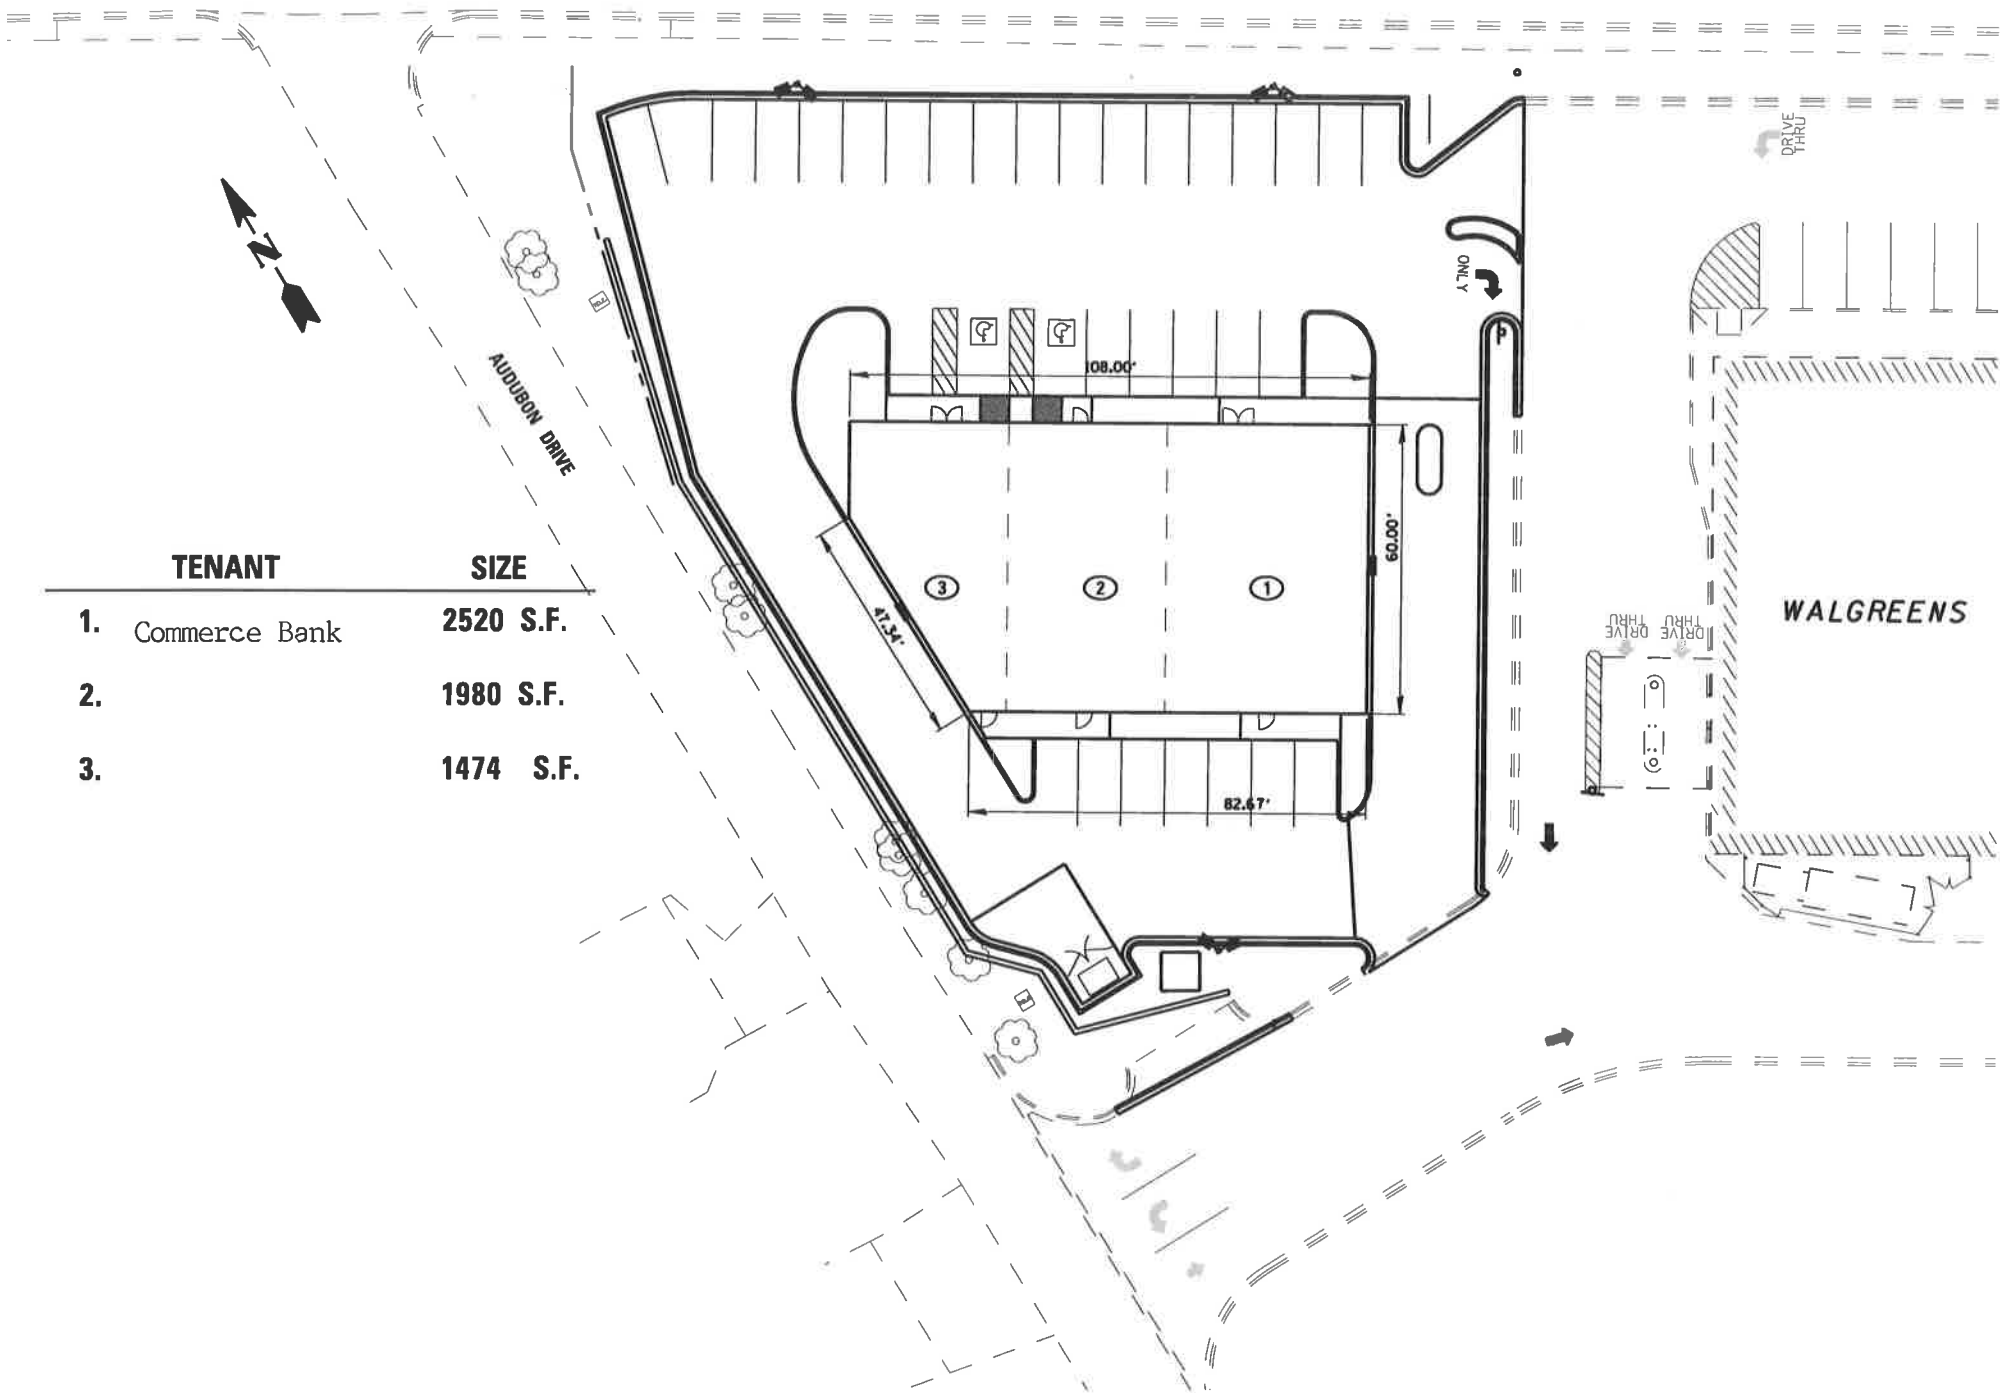

Glenview Dr

Imagery Date: 10/5/2010 1995

40°33'33.77" N 89°37'06.35" W elev 556 ft

Eye alt 3836 ft

© 2012 Google

Google earth

COURT STREET

TENANT

SIZE

- | TENANT | SIZE |
|------------------|-----------|
| 1. Commerce Bank | 2520 S.F. |
| 2. | 1980 S.F. |
| 3. | 1474 S.F. |

WALGREENS

EXISTING RETAIL AREA FLOOR PLAN

1,474 SF
 2004 SUNSET COURT PEKIN, ILLINOIS