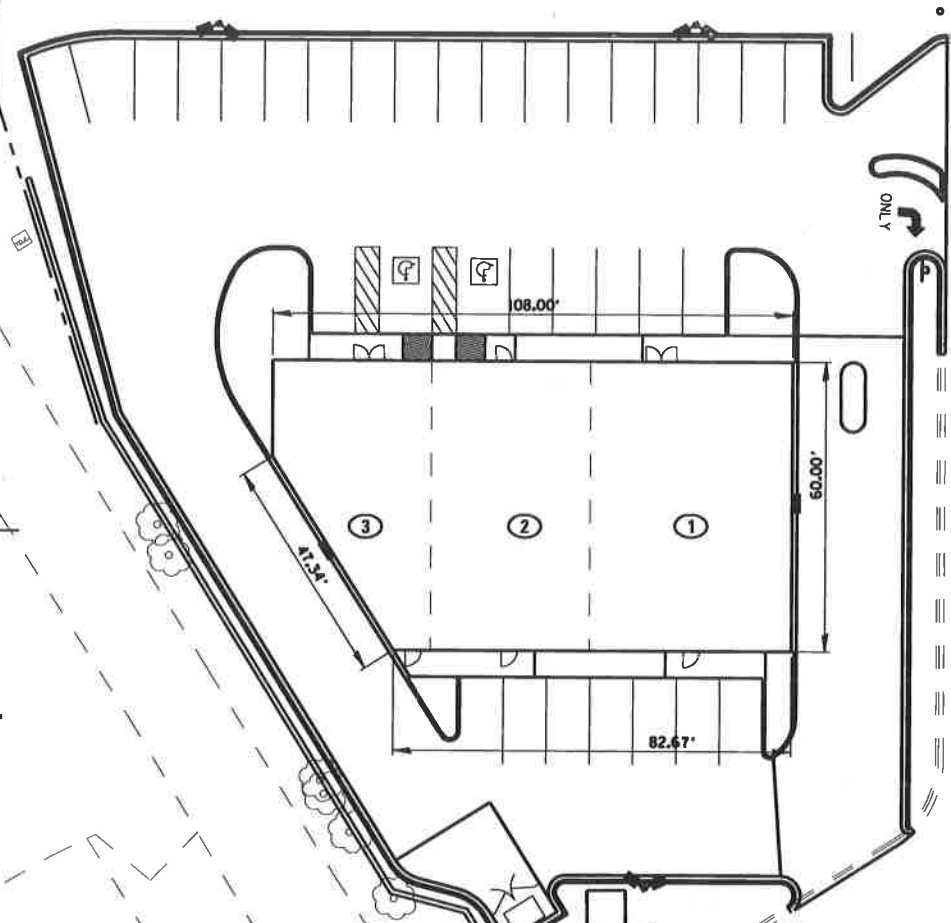

COURT STREET

AUDUBON DRIVE

TENANT	SIZE
1. Commerce Bank	2520 S.F.
2.	1980 S.F.
3.	1474 S.F.

NO TURN

DRIVE THRU

DRIVE THRU

WALGREENS