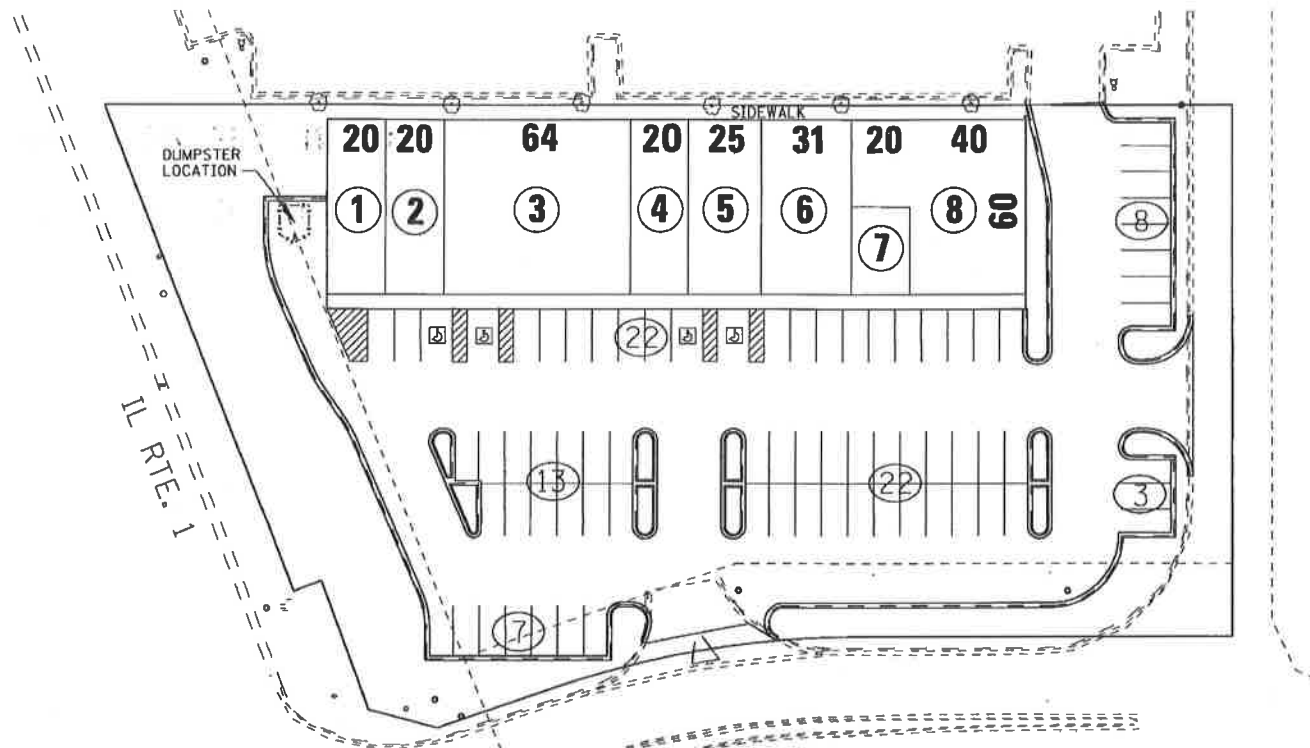

Imagery Date: 9/14/2011 1998

40°12'10.72" N 87°37'34.41" W elev 695 ft

Eye alt 3972 ft

Image USDA Farm Service Agency
© 2012 Google

Google earth

Devonshire Dr

Bristol

Danville Crossing
14,400 SF Retail

5.105
Acres

Gas
Station

Wal-Mart

Retail

Future
Kerasotes
Theaters

Menards

1.27 Acres	1.08 Acres	1.16 Acres	1.16 Acres
---------------	---------------	---------------	---------------

1.43
Acres
Aaron's

Burger
King

136

W Newell Rd

N

Tenant	Width	Size
Game Stop	20	1200
Sally Beauty	20	1200
CATO	64	3840
Great Clips	20	1200
Nail Salon	25	1500
Sun Loans	31	1860
Cricket	20	600
Available	50	3000
		14400