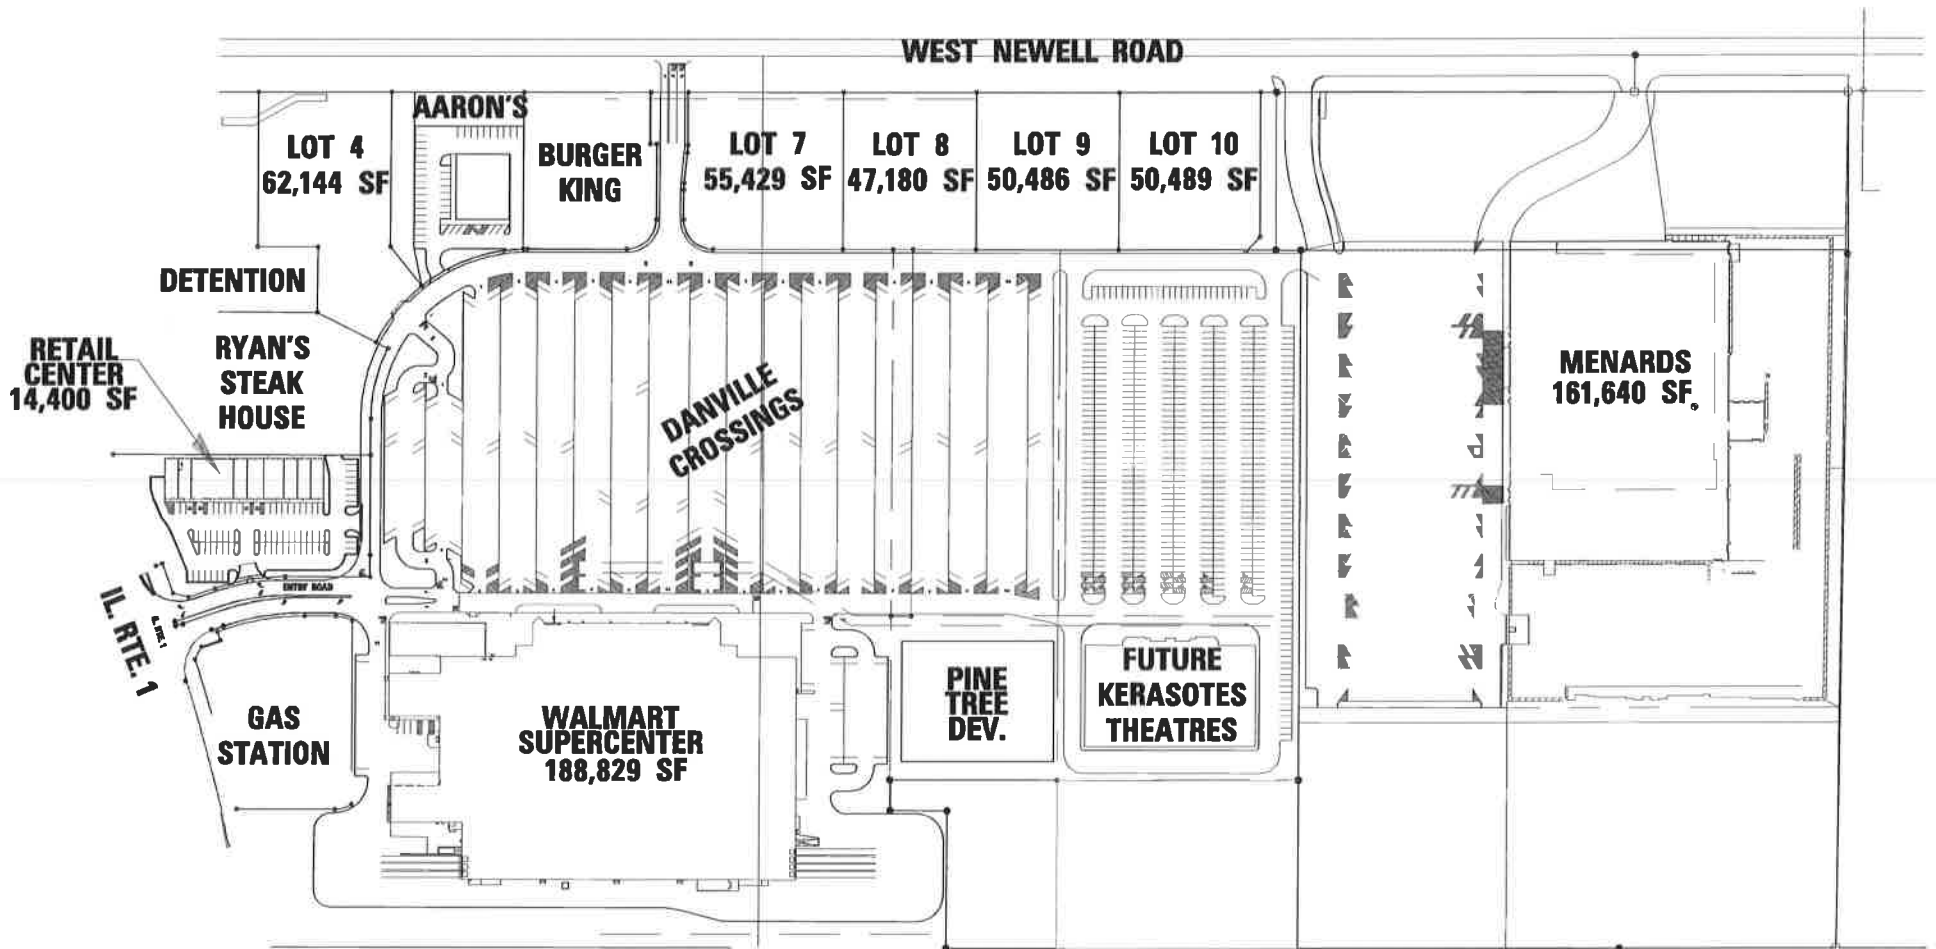

Imagery Date: 9/14/2011 1998

40°12'10.72" N 87°37'34.41" W elev 695 ft

Eye alt 3972 ft

Image USDA Farm Service Agency
© 2012 Google

Google earth

Devonshire Dr

Bristol

Danville Crossing
14,400 SF Retail

5.105
Acres

Gas
Station

Wal-Mart

Retail

Future
Kerasotes
Theaters

Menards

1.27 Acres	1.08 Acres	1.16 Acres	1.16 Acres
---------------	---------------	---------------	---------------

1.43
Acres
Aaron's

Burger
King

136

W Newell Rd

N

Tenant	Width	Size
Game Stop	20	1200
Sally Beauty	20	1200
CATO	64	3840
Great Clips	20	1200
Nail Salon	25	1500
Sun Loans	31	1860
Cricket	20	600
Available	50	3000
		14400