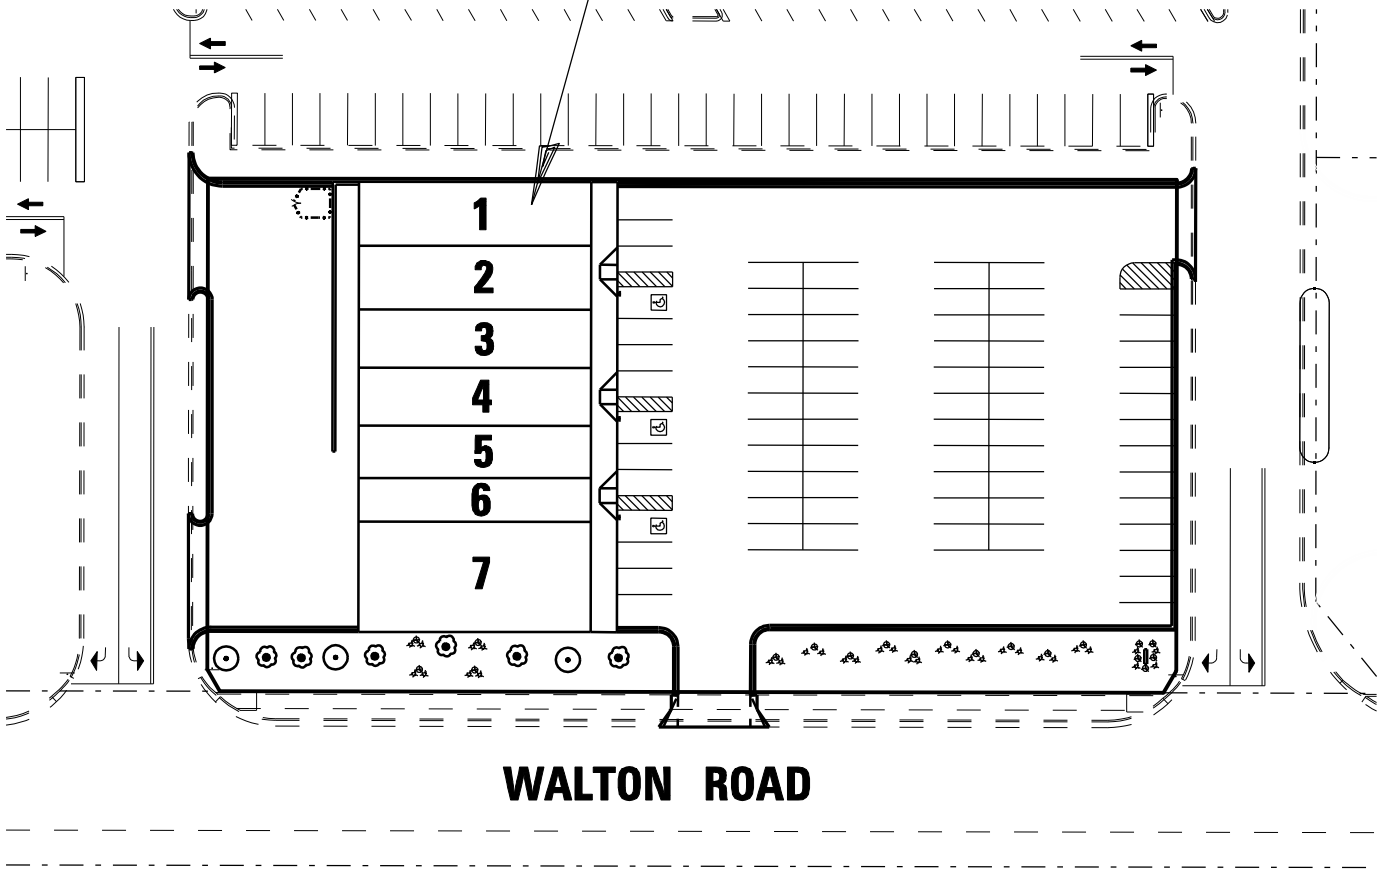

RETAIL SPACE
12,400 SF
71 PARKING STALLS

LEGEND

1 AVAILABLE	80 x 22 = 1760 SQ FT
2 AVAILABLE	80 x 22 = 1760 SQ FT
3 AVAILABLE	80 x 20 = 1600 SQ FT
4 AVAILABLE	80 x 20 = 1600 SQ FT
5 AVAILABLE	80 x 18 = 1440 SQ FT
6 AVAILABLE	80 x 15 = 1200 SQ FT
7 AVAILABLE	80 x 38 = 3040 SQ FT